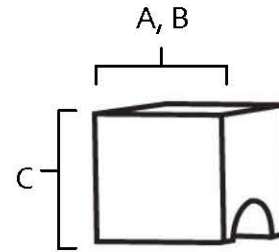

**SPECIFICATIONS**

**CONTEMPORARY  
SQUARE KNOBS**

**FEATURES**

- Modern styling
- Multiple finishes
- Concealed installation

**WARRANTY**

Limited lifetime

**FINISHES**

- Polished Chrome (PC)
- Barcelona (BARC)
- Bronze (BRZ)
- Chocolate Bronze (CHBRZ)
- Polished Nickel (PN)
- Satin Nickel (SN)

**MATERIAL**

Brass

Item#	A	B	C
A853-34	3/4"	3/4"	3/4"
A853-1	1"	1"	1"

**KEY:**

- A - Length
- B - Width
- C - Projection

NOTE: Dimensions and specifications are subject to change without notice.