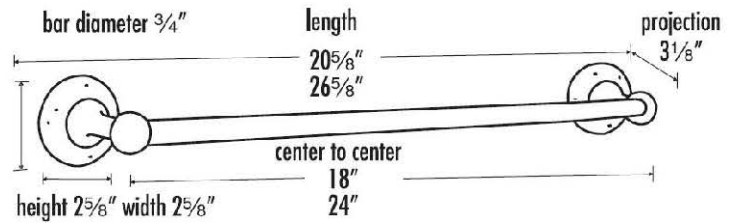

SPECIFICATIONS

**SIERRA
TOWEL BAR**

FEATURES

Rustic styling
Multiple finishes
Concealed installation

WARRANTY

Limited lifetime

FINISHES

Dark Bronze (DKBRZ)
Rust Bronze (RSTBRZ)
Iron (IRN)
White Bronze (WHBRZ)

MATERIAL

Bronze

Item#

A8220-18

A8220-24

NOTE: Dimensions and specifications are subject to change without notice.