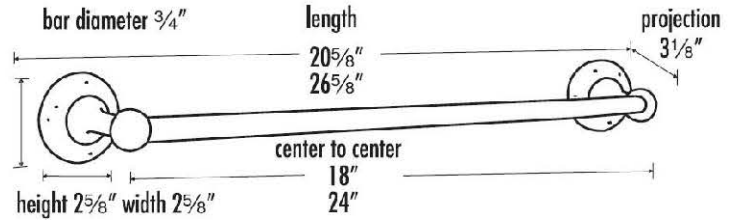

SPECIFICATIONS

**SIERRA
TOWEL BAR**

FEATURES

Rustic styling
Multiple finishes
Concealed installation

WARRANTY

Limited lifetime

FINISHES

Dark Bronze (DKBRZ)
Rust Bronze (RSTBRZ)
Iron (IRN)
White Bronze (WHBRZ)

MATERIAL

Bronze

Item#

A8220-18

A8220-24

NOTE: Dimensions and specifications are subject to change without notice.