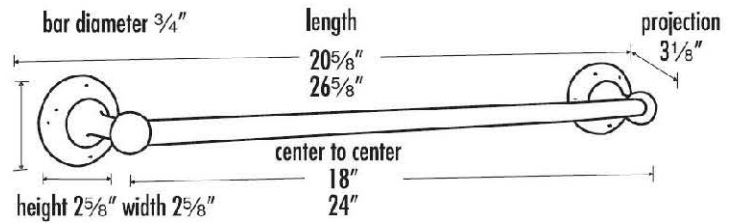

**SPECIFICATIONS**

**SIERRA  
TOWEL BAR**

**FEATURES**

Rustic styling  
Multiple finishes  
Concealed installation

**WARRANTY**

Limited lifetime

**FINISHES**

Dark Bronze (DKBRZ)  
Rust Bronze (RSTBRZ)  
Iron (IRN)  
White Bronze (WHBRZ)

**MATERIAL**

Bronze

**Item#**

**A8220-18**

**A8220-24**

NOTE: Dimensions and specifications are subject to change without notice.