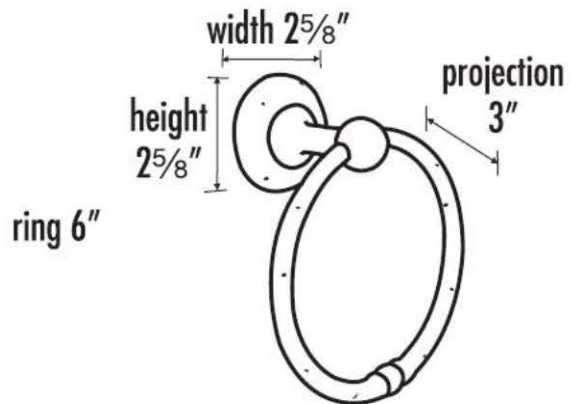

SPECIFICATIONS

SIERRA
6" TOWEL RING

FEATURES

Rustic styling
Multiple finishes
Concealed installation

WARRANTY

Limited lifetime

FINISHES

Dark Bronze (DKBRZ)
Rust Bronze (RSTBRZ)
Iron (IRN)
White Bronze (WHBRZ)

MATERIAL

Bronze

Item#

A8240

NOTE: Dimensions and specifications are subject to change without notice.