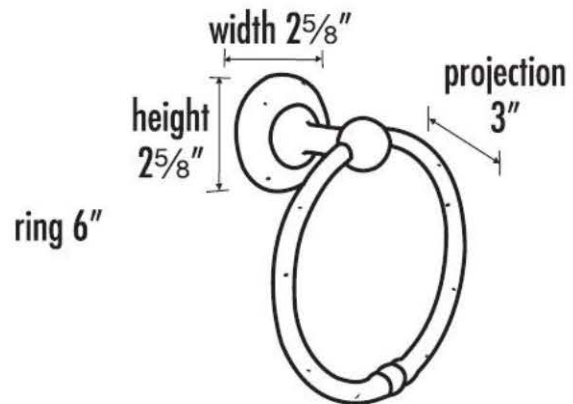

SPECIFICATIONS

SIERRA
6" TOWEL RING

FEATURES

Rustic styling
Multiple finishes
Concealed installation

WARRANTY

Limited lifetime

FINISHES

Dark Bronze (DKBRZ)
Rust Bronze (RSTBRZ)
Iron (IRN)
White Bronze (WHBRZ)

MATERIAL

Bronze

Item#

A8240

NOTE: Dimensions and specifications are subject to change without notice.