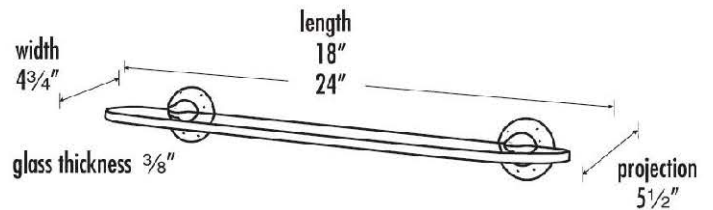

SPECIFICATIONS

SIERRA
GLASS SHELVES

FEATURES

Rustic styling
Multiple finishes
Concealed installation

WARRANTY

Limited lifetime

FINISHES

Dark Bronze (DKBRZ)
Rust Bronze (RSTBRZ)
Iron (IRN)
White Bronze (WHBRZ)

MATERIAL

Bronze

Item#

A8250-18

A8250-24

*Maximum weight capacity: 10 lbs.

NOTE: Dimensions and specifications are subject to change without notice.