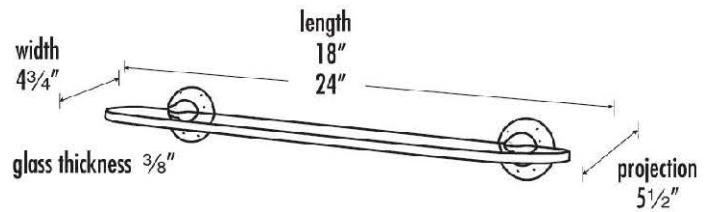

SPECIFICATIONS

SIERRA
GLASS SHELVES

FEATURES

Rustic styling
Multiple finishes
Concealed installation

WARRANTY

Limited lifetime

FINISHES

Dark Bronze (DKBRZ)
Rust Bronze (RSTBRZ)
Iron (IRN)
White Bronze (WHBRZ)

MATERIAL

Bronze

Item#

A8250-18

A8250-24

*Maximum weight capacity: 10 lbs.

NOTE: Dimensions and specifications are subject to change without notice.