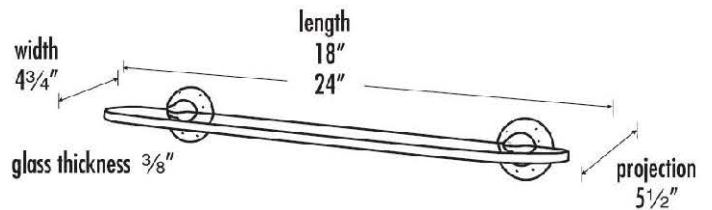

SPECIFICATIONS

SIERRA
GLASS SHELVES

FEATURES

Rustic styling
Multiple finishes
Concealed installation

WARRANTY

Limited lifetime

FINISHES

Dark Bronze (DKBRZ)
Rust Bronze (RSTBRZ)
Iron (IRN)
White Bronze (WHBRZ)

MATERIAL

Bronze

Item#

A8250-18

A8250-24

*Maximum weight capacity: 10 lbs.

NOTE: Dimensions and specifications are subject to change without notice.