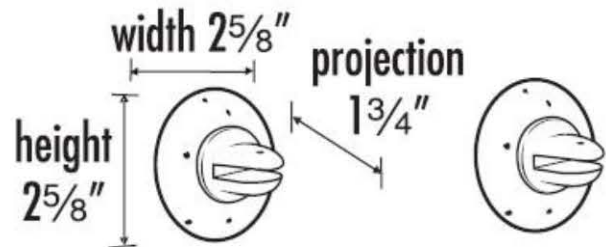

SPECIFICATIONS

SIERRA
SHELF BRACKETS

FEATURES

- Rustic styling
- Multiple finishes
- Concealed installation

WARRANTY

- Limited lifetime

FINISHES

- Dark Bronze (DKBRZ)
- Rust Bronze (RSTBRZ)
- Iron (IRN)
- White Bronze (WHBRZ)