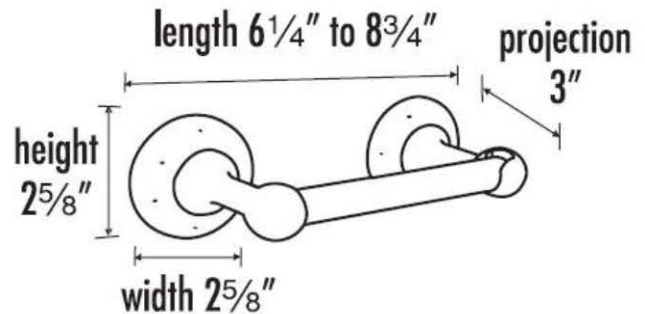

"Creations"®
by ALNO, INC.

PRODUCT SHEET

SPECIFICATIONS

SIERRA TISSUE HOLDER

FEATURES

Rustic styling
Multiple finishes
Concealed installation

WARRANTY

Limited lifetime