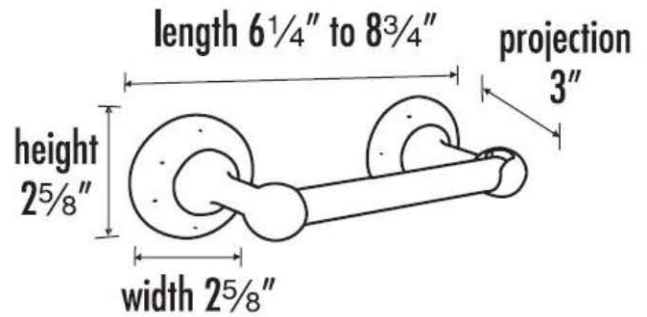

"Creations"®
by ALNO, INC.

PRODUCT SHEET

SPECIFICATIONS

SIERRA

TISSUE HOLDER

FEATURES

Rustic styling
Multiple finishes
Concealed installation

WARRANTY