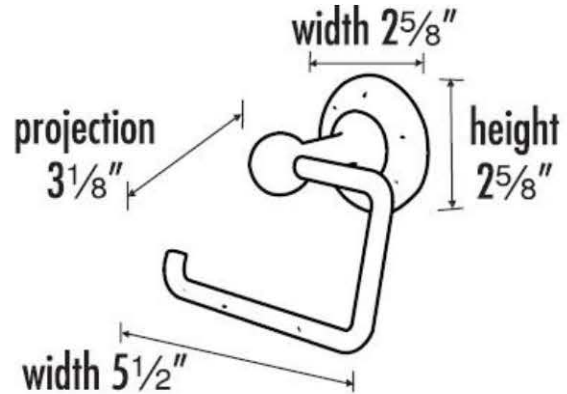

**SPECIFICATIONS**

**SIERRA**

**SINGLE POST TISSUE HOLDER**

**FEATURES**

Rustic styling  
Multiple finishes  
Concealed installation

**WARRANTY**

Limited lifetime

**FINISHES**