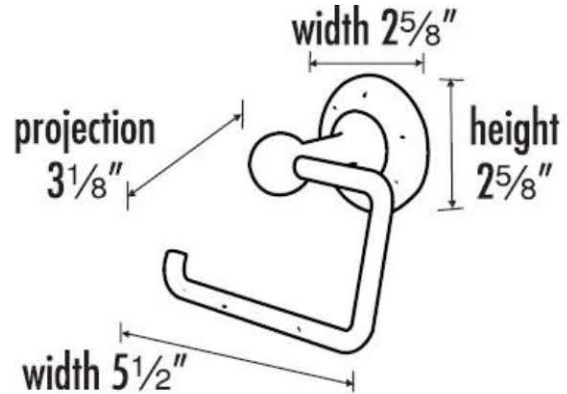

SPECIFICATIONS

SIERRA

SINGLE POST TISSUE HOLDER

FEATURES

Rustic styling
Multiple finishes
Concealed installation

WARRANTY

Limited lifetime

FINISHES