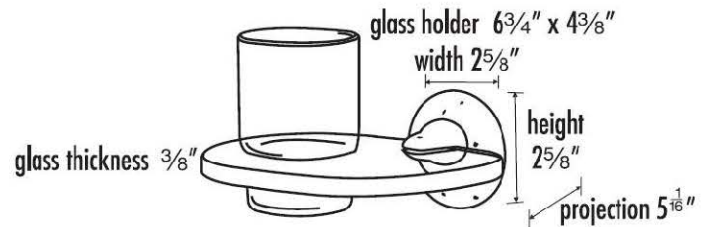

**SPECIFICATIONS**

**SIERRA**

TUMBLER HOLDER WITH TUMBLER

**FEATURES**

Rustic styling  
Multiple finishes  
Concealed installation

**WARRANTY**

Limited lifetime

**FINISHES**