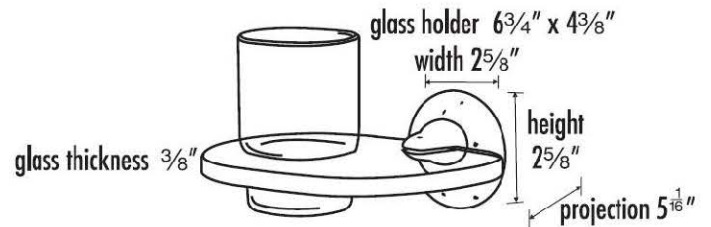

SPECIFICATIONS

SIERRA

TUMBLER HOLDER WITH TUMBLER

FEATURES

Rustic styling
Multiple finishes
Concealed installation

WARRANTY

Limited lifetime

FINISHES