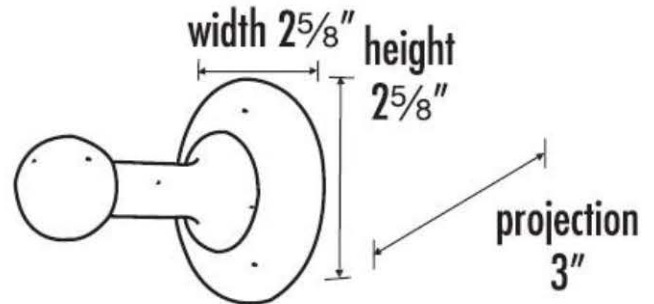

Item#

A8275

NOTE: Dimensions and specifications are subject to change without notice.