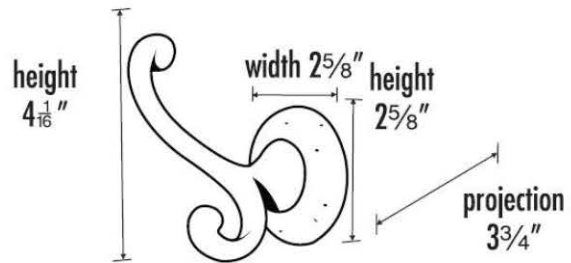

**SPECIFICATIONS**

**SIERRA**  
ROBE HOOK

**FEATURES**

Rustic styling  
Multiple finishes  
Concealed installation

**WARRANTY**

Limited lifetime

**FINISHES**

Dark Bronze (DKBRZ)  
Rust Bronze (RSTBRZ)  
Iron (IRN)  
White Bronze (WHBRZ)

**MATERIAL**

Bronze

**Item#**

**A8299**

NOTE: Dimensions and specifications are subject to change without notice.