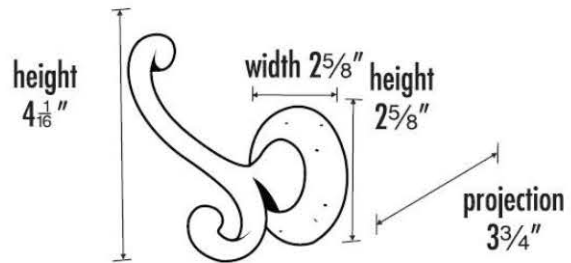

SPECIFICATIONS

SIERRA
ROBE HOOK

FEATURES

Rustic styling
Multiple finishes
Concealed installation

WARRANTY

Limited lifetime

FINISHES

Dark Bronze (DKBRZ)
Rust Bronze (RSTBRZ)
Iron (IRN)
White Bronze (WHBRZ)