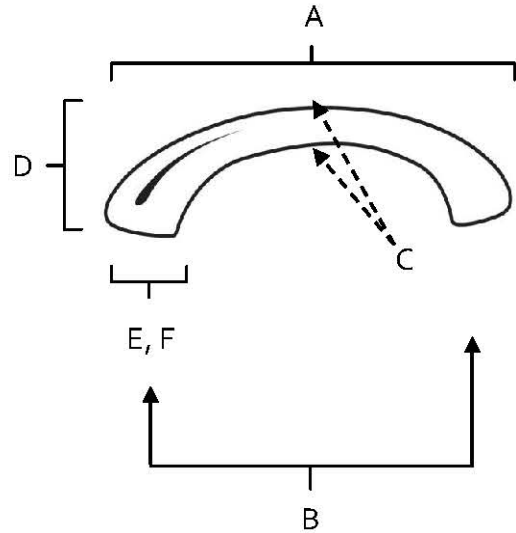

SPECIFICATIONS

APPLIANCE PULLS

FEATURES

- Modern styling
- Multiple finishes
- Concealed installation

WARRANTY

Limited lifetime

FINISHES

- Polished Brass (PB)
- Polished Chrome (PC)
- Barcelona (BARC)
- Bronze (BRZ)
- Chocolate Bronze (CHBRZ)
- Polished Nickel (PN)
- Satin Nickel (SN)

MATERIAL

Brass

Item#	A	B	C	D	E (L)	F (W)
D115-8	9 1/2"	8"	5/8"	1 1/2"	1"	1 1/8"
D115-AP	12 3/8"	10"	3/4"	2 1/2"	1 3/4"	1 1/2"
D115-18	21"	18"	7/8"	3"	2"	1 3/4"

KEY:

- A - Overall Length
- B - Center to Center
- C - Handle Width
- D - Projection
- E - Mount Length
- F - Mount Width

NOTE: Dimensions and specifications are subject to change without notice.