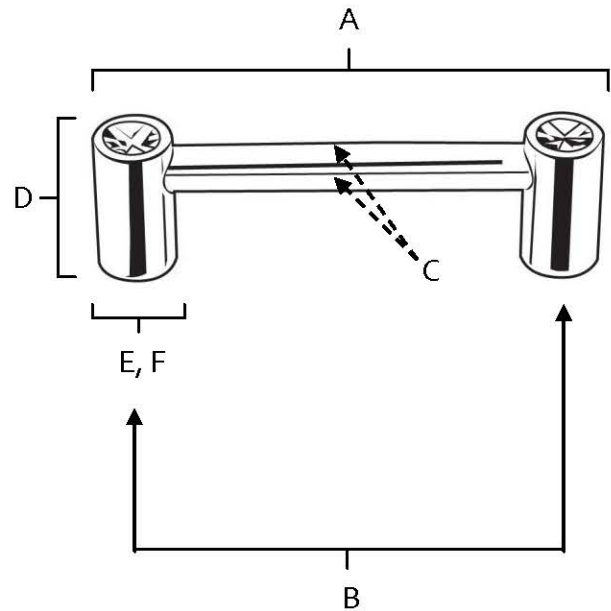

SPECIFICATIONS

**CONTEMPORARY
CRYSTAL
ROUND PULLS**

FEATURES

- Modern styling
- Multiple finishes
- Concealed installation

WARRANTY

Limited lifetime

FINISHES

- Polished Chrome (PC)
- Polished Nickel (PN)
- Satin Nickel (SN)

MATERIAL

Brass

Item#	A	B	C	D	E (L)	F (W)
C715-3	3 5/8"	3"	3/8"	1 1/4"	5/8"	5/8"
C715-35	4 1/8"	3 1/2"	3/8"	1 1/4"	5/8"	5/8"
C715-4	4 5/8"	4"	3/8"	1 1/4"	5/8"	5/8"
C715-6	6 1/2"	6"	3/8"	1 1/4"	5/8"	5/8"

KEY:

- A - Overall Length
- B - Center to Center
- C - Handle Width
- D - Projection
- E - Mount Length
- F - Mount Width

NOTE: Dimensions and specifications are subject to change without notice.