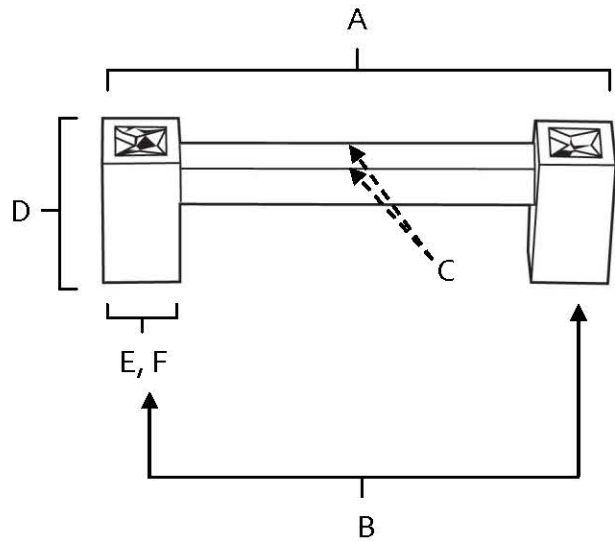

SPECIFICATIONS

**CONTEMPORARY
CRYSTAL
SQUARE PULLS**

FEATURES

- Modern styling
- Multiple finishes
- Concealed installation

WARRANTY

Limited lifetime

FINISHES

- Polished Chrome (PC)
- Polished Nickel (PN)
- Satin Nickel (SN)

MATERIAL

Brass

Item#	A	B	C	D	E (L)	F (W)
C718-3	3 5/8"	3"	3/8"	1 1/4"	5/8"	5/8"
C718-35	4 1/8"	3 1/2"	3/8"	1 1/4"	5/8"	5/8"
C718-4	4 5/8"	4"	3/8"	1 1/4"	5/8"	5/8"
C718-6	6 5/8"	6"	3/8"	1 1/4"	5/8"	5/8"

KEY:

- A - Overall Length
- B - Center to Center
- C - Handle Width
- D - Projection
- E - Mount Length
- F - Mount Width

NOTE: Dimensions and specifications are subject to change without notice.