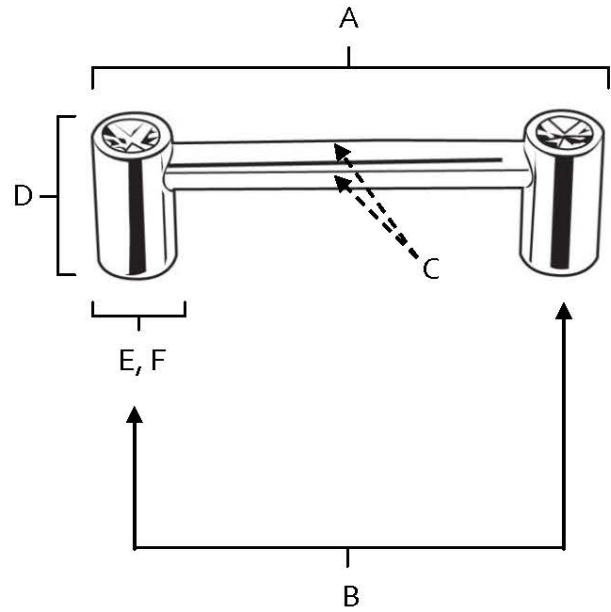

SPECIFICATIONS

**CONTEMPORARY
CRYSTAL
APPLIANCE PULLS**

FEATURES

- Modern styling
- Multiple finishes
- Concealed installation

WARRANTY

Limited lifetime

FINISHES

- Polished Chrome (PC)
- Polished Nickel (PN)
- Satin Nickel (SN)

MATERIAL

Brass

Item#	A	B	C	D	E (L)	F (W)
CD715-8	8 5/8"	8"	3/8"	1 3/8"	5/8"	5/8"
CD715-12	12 5/8"	12"	3/8"	1 5/8"	5/8"	5/8"
CD715-18	18 5/8"	18"	3/8"	1 5/8"	5/8"	5/8"

KEY:

- A - Overall Length
- B - Center to Center
- C - Handle Width
- D - Projection
- E - Mount Length
- F - Mount Width