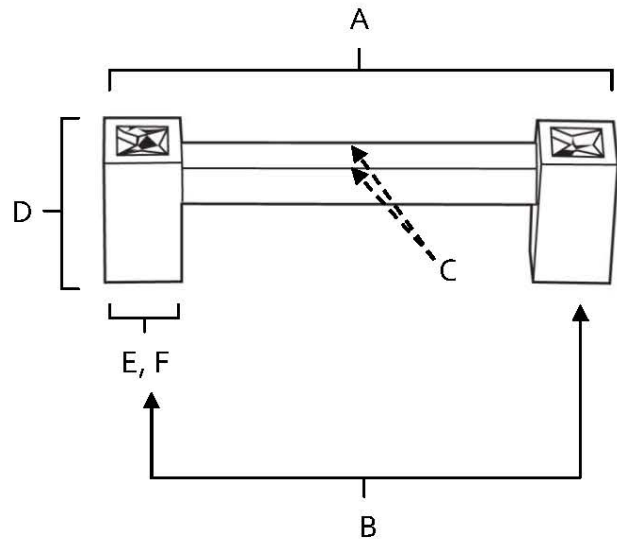

SPECIFICATIONS

**CONTEMPORARY
CRYSTAL
APPLIANCE PULLS**

FEATURES

- Modern styling
- Multiple finishes
- Concealed installation

WARRANTY

Limited lifetime

FINISHES

- Polished Chrome (PC)
- Polished Nickel (PN)
- Satin Nickel (SN)

MATERIAL

Brass

Item#	A	B	C	D	E (L)	F (W)
CD718-8	8 5/8"	8"	3/8"	1 3/8"	5/8"	5/8"
CD718-12	12 5/8"	12"	3/8"	1 5/8"	5/8"	5/8"
CD718-18	18 5/8"	18"	3/8"	1 5/8"	5/8"	5/8"

KEY:

- A - Overall Length
- B - Center to Center
- C - Handle Width
- D - Projection
- E - Mount Length
- F - Mount Width

NOTE: Dimensions and specifications are subject to change without notice.