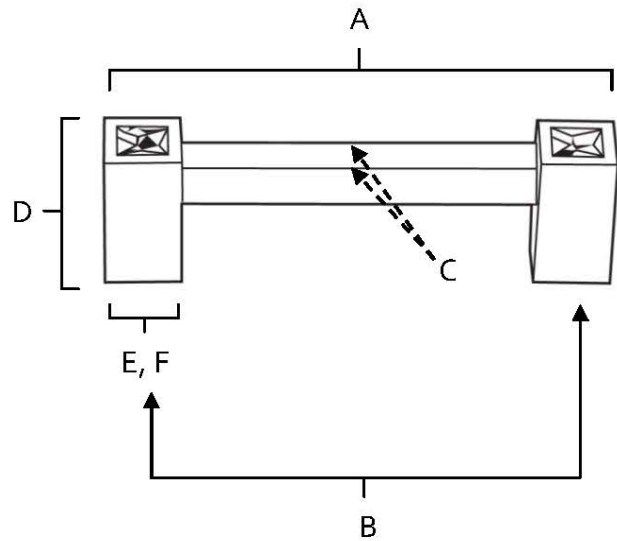

SPECIFICATIONS

**CONTEMPORARY
CRYSTAL
APPLIANCE PULLS**

FEATURES

- Modern styling
- Multiple finishes
- Concealed installation

WARRANTY

Limited lifetime

FINISHES

- Polished Chrome (PC)
- Polished Nickel (PN)
- Satin Nickel (SN)

MATERIAL

Brass

Item#	A	B	C	D	E (L)	F (W)
CD718-8	8 5/8"	8"	3/8"	1 3/8"	5/8"	5/8"
CD718-12	12 5/8"	12"	3/8"	1 5/8"	5/8"	5/8"
CD718-18	18 5/8"	18"	3/8"	1 5/8"	5/8"	5/8"

KEY:

- A - Overall Length
- B - Center to Center
- C - Handle Width
- D - Projection
- E - Mount Length
- F - Mount Width

NOTE: Dimensions and specifications are subject to change without notice.