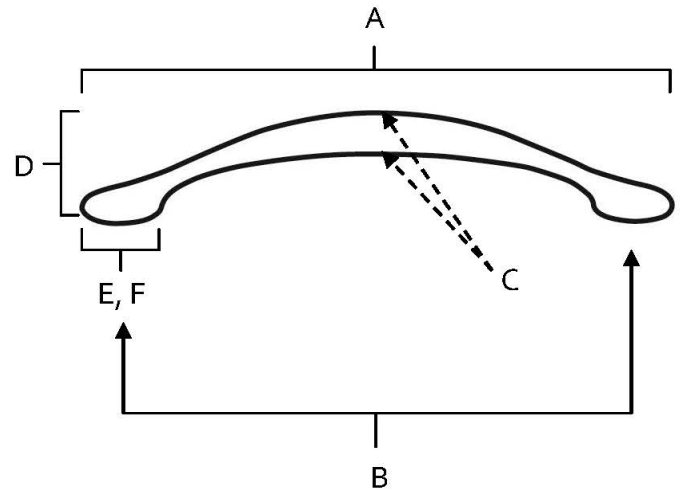

**SPECIFICATIONS**

**STYLE CENTS**

LONG PULLS

A511

**FEATURES**

- Modern styling
- Multiple finishes
- Concealed installation

**WARRANTY**

Limited lifetime

**FINISHES**

- Venetian Bronze (VBRZ)
- Polished Chrome (PC)
- Polished Nickel (PN)
- Satin Nickel (SN)

**MATERIAL**

Zinc

Item#	A	B	C	D	E (L)	F (W)
A511	6 1/4"	5"	1/2"	1 1/8"	27/32"	17/32"

**KEY:**

- A - Overall Length
- B - Center to Center
- C - Handle Width
- D - Projection
- E - Mount Length
- F - Mount Width