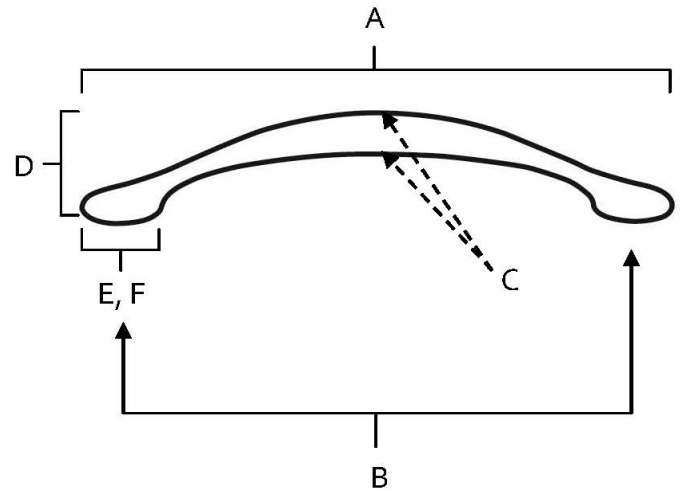

SPECIFICATIONS

STYLE CENTS

LONG PULLS

A511

FEATURES

- Modern styling
- Multiple finishes
- Concealed installation

WARRANTY

Limited lifetime

FINISHES

- Venetian Bronze (VBRZ)
- Polished Chrome (PC)
- Polished Nickel (PN)
- Satin Nickel (SN)

MATERIAL

Zinc

Item#	A	B	C	D	E (L)	F (W)
A511	6 1/4"	5"	1/2"	1 1/8"	27/32"	17/32"

KEY:

- A - Overall Length
- B - Center to Center
- C - Handle Width
- D - Projection
- E - Mount Length
- F - Mount Width