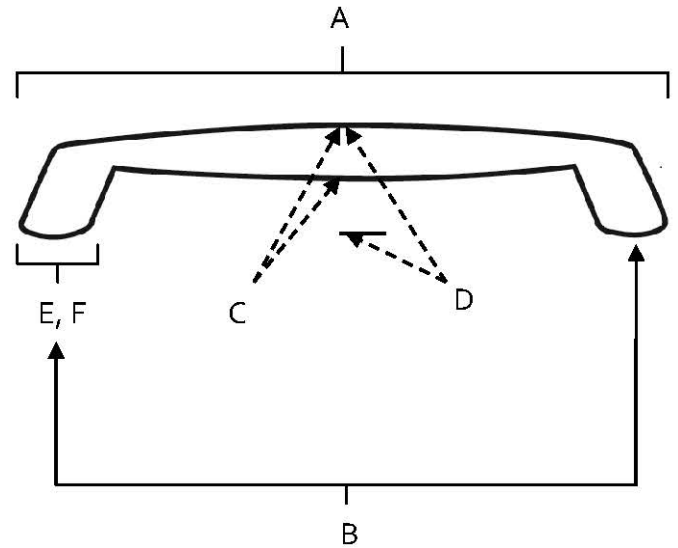

SPECIFICATIONS

STYLE CENTS
LONG PULLS
A513

FEATURES

- Modern styling
- Multiple finishes
- Concealed installation

WARRANTY

Limited lifetime

FINISHES

- Venetian Bronze (VBRZ)
- Polished Chrome (PC)
- Polished Nickel (PN)
- Satin Nickel (SN)

MATERIAL

Zinc

Item#	A	B	C	D	E (L)	F (W)
A513	5 7/8"	5"	3/8"	1 1/8"	5/8"	5/16"

KEY:

- A - Overall Length
- B - Center to Center
- C - Handle Width
- D - Projection
- E - Mount Length
- F - Mount Width

NOTE: Dimensions and specifications are subject to change without notice.