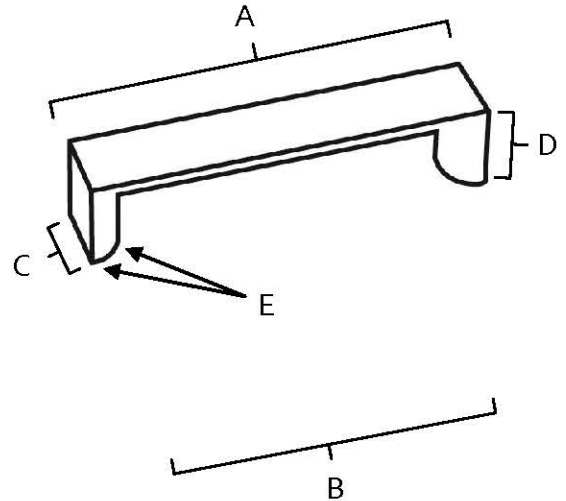

SPECIFICATIONS

STYLE CENTS
LONG PULLS

FEATURES

- Modern styling
- Multiple finishes
- Concealed installation

WARRANTY

Limited lifetime

FINISHES

- Venetian Bronze (VBRZ)
- Polished Chrome (PC)
- Polished Nickel (PN)
- Satin Nickel (SN)

MATERIAL

Zinc

Item#	A	B	C	D	E
A514	4 1/8"	3 7/8"	7/8"	1"	3/8"
A515	5 1/2"	5"	7/8"	1"	3/8"
A516	6 3/4"	6 3/8"	7/8"	1"	3/8"

KEY:

- A - Overall Length
- B - Center to Center
- C - Width
- D - Projection
- E - Mount Length

NOTE: Dimensions and specifications are subject to change without notice.