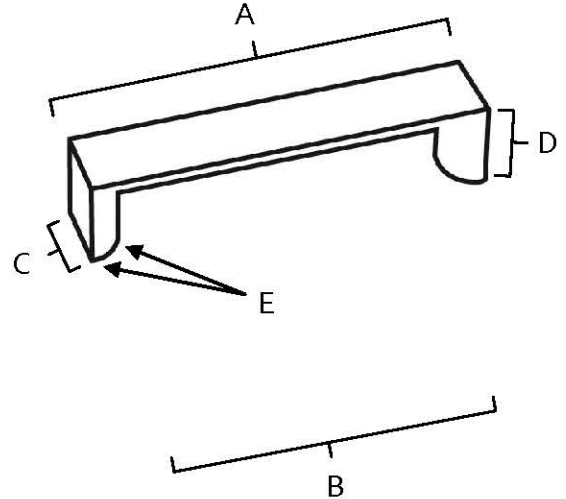

SPECIFICATIONS

STYLE CENTS
LONG PULLS

FEATURES

- Modern styling
- Multiple finishes
- Concealed installation

WARRANTY

Limited lifetime

FINISHES

- Venetian Bronze (VBRZ)
- Polished Chrome (PC)
- Polished Nickel (PN)
- Satin Nickel (SN)

MATERIAL

Zinc

Item#	A	B	C	D	E
A514	4 1/8"	3 7/8"	7/8"	1"	3/8"
A515	5 1/2"	5"	7/8"	1"	3/8"
A516	6 3/4"	6 3/8"	7/8"	1"	3/8"

KEY:

- A - Overall Length
- B - Center to Center
- C - Width
- D - Projection
- E - Mount Length

NOTE: Dimensions and specifications are subject to change without notice.