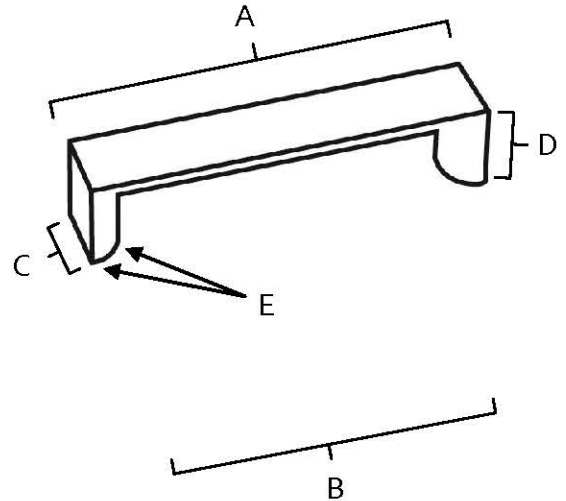

SPECIFICATIONS

STYLE CENTS
LONG PULLS

FEATURES

- Modern styling
- Multiple finishes
- Concealed installation

WARRANTY

Limited lifetime

FINISHES

- Venetian Bronze (VBRZ)
- Polished Chrome (PC)
- Polished Nickel (PN)
- Satin Nickel (SN)

MATERIAL

Zinc

| Item# | A | B | C | D | E |
|-------|--------|--------|------|----|------|
| A514 | 4 1/8" | 3 7/8" | 7/8" | 1" | 3/8" |
| A515 | 5 1/2" | 5" | 7/8" | 1" | 3/8" |
| A516 | 6 3/4" | 6 3/8" | 7/8" | 1" | 3/8" |

KEY:

- A - Overall Length
- B - Center to Center
- C - Width
- D - Projection
- E - Mount Length

NOTE: Dimensions and specifications are subject to change without notice.