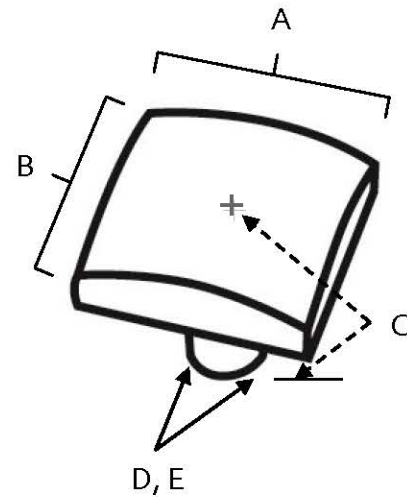

**SPECIFICATIONS**

**STYLE CENTS**

**KNOBS**

**A520**

**FEATURES**

- Modern styling
- Multiple finishes
- Concealed installation

**WARRANTY**

Limited lifetime

**FINISHES**

- Venetian Bronze (VBRZ)
- Polished Chrome (PC)
- Polished Nickel (PN)
- Satin Nickel (SN)

**MATERIAL**

Zinc

Item#	A	B	C	D (L)	E (W)
<b>A520</b>	1 1/4"	1 1/4"	1 1/8"	3/8"	3/8"

**KEY:**

- A - Length
- B - Width
- C - Projection
- D - Mount Length
- E - Mount Width