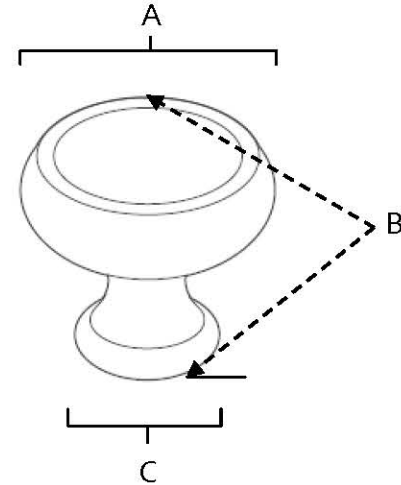

PRODUCT SHEET

SPECIFICATIONS

**CHARLIE'S COLLECTION
KNOBS**

FEATURES

- Transitional styling
- Multiple finishes
- Concealed installation

WARRANTY

Limited lifetime

FINISHES

MATERIAL

Brass

Item#	A	B	C
A626-14	1 1/4"	1 1/8"	3/4"
A626-38	1 1/2"	1 1/4"	13/16"

KEY:

- A - Length and Width
- B - Projection
- C - Mount Length and Width

NOTE: Dimensions and specifications are subject to change without notice.