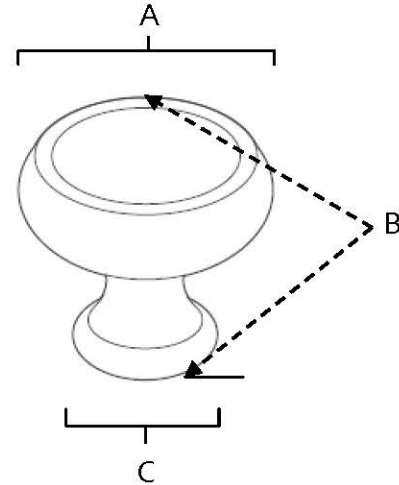

**PRODUCT SHEET**

**SPECIFICATIONS**

**CHARLIE'S COLLECTION  
KNOBS**

**FEATURES**

- Transitional styling
- Multiple finishes
- Concealed installation

**WARRANTY**

Limited lifetime

**FINISHES**

**MATERIAL**

Brass

Item#	A	B	C
A626-14	1 1/4"	1 1/8"	3/4"
A626-38	1 1/2"	1 1/4"	13/16"

**KEY:**

- A - Length and Width
- B - Projection
- C - Mount Length and Width

NOTE: Dimensions and specifications are subject to change without notice.