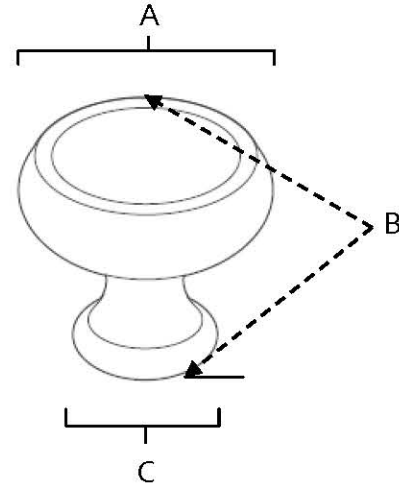

PRODUCT SHEET

SPECIFICATIONS

**CHARLIE'S COLLECTION
KNOBS**

FEATURES

- Transitional styling
- Multiple finishes
- Concealed installation

WARRANTY

Limited lifetime

FINISHES

MATERIAL

Brass

Item#	A	B	C
A626-14	1 1/4"	1 1/8"	3/4"
A626-38	1 1/2"	1 1/4"	13/16"

KEY:

- A - Length and Width
- B - Projection
- C - Mount Length and Width

NOTE: Dimensions and specifications are subject to change without notice.