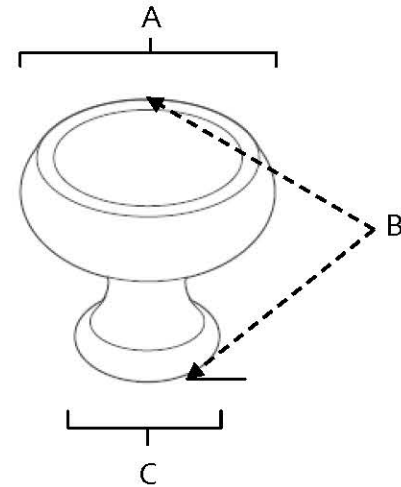

**PRODUCT SHEET**

**SPECIFICATIONS**

**CHARLIE'S COLLECTION  
KNOBS**

**FEATURES**

- Transitional styling
- Multiple finishes
- Concealed installation

**WARRANTY**

Limited lifetime

**FINISHES**

**MATERIAL**

Brass

Item#	A	B	C
A626-14	1 1/4"	1 1/8"	3/4"
A626-38	1 1/2"	1 1/4"	13/16"

**KEY:**

- A - Length and Width
- B - Projection
- C - Mount Length and Width

NOTE: Dimensions and specifications are subject to change without notice.