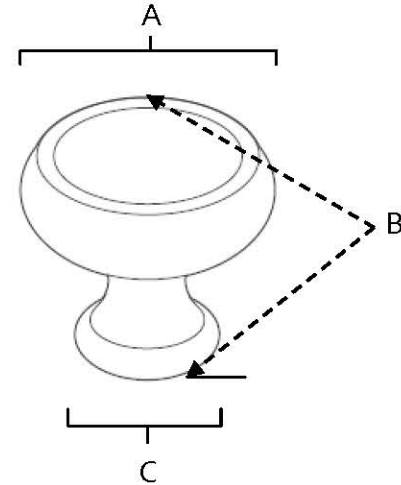

**PRODUCT SHEET**

**SPECIFICATIONS**

**CHARLIE'S COLLECTION  
KNOBS**

**FEATURES**

- Transitional styling
- Multiple finishes
- Concealed installation

**WARRANTY**

Limited lifetime

**FINISHES**

**MATERIAL**

Brass

Item#	A	B	C
A626-14	1 1/4"	1 1/8"	3/4"
A626-38	1 1/2"	1 1/4"	13/16"

**KEY:**

- A - Length and Width
- B - Projection
- C - Mount Length and Width

NOTE: Dimensions and specifications are subject to change without notice.