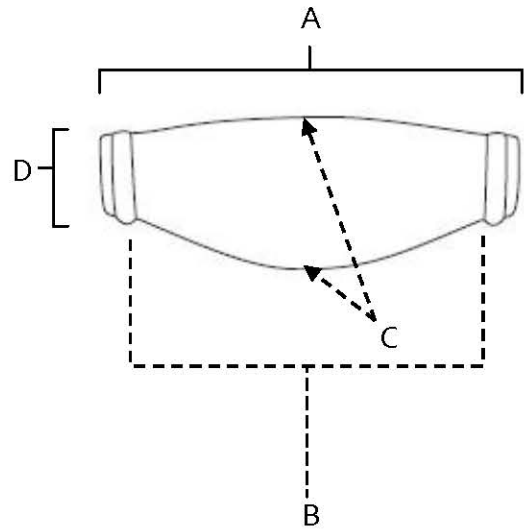

SPECIFICATIONS

**CHARLIE'S COLLECTION
CUP PULLS**

FEATURES

- Transitional styling
- Multiple finishes
- Concealed installation

WARRANTY

Limited lifetime

FINISHES

- Polished Brass (PB)
- Polished Brass/Non-lacquered (PB/NL)
- Polished Chrome (PC)
- Antique English (AE)
- Antique English Matte (AEM)
- Barcelona (BARC)
- Bronze (BRZ)
- Chocolate Bronze (CHBRZ)
- Polished Antique (PA)
- Polished Nickel (PN)
- Satin Nickel (SN)

MATERIAL

Brass

Item#	A	B	C	D
A626-3	3 3/8"	3"	1 1/4"	1"
A626-4	4 3/8"	4"	1 1/4"	1"

KEY:

- A - Overall Length
- B - Center to Center
- C - Width
- D - Projection

NOTE: Dimensions and specifications are subject to change without notice.