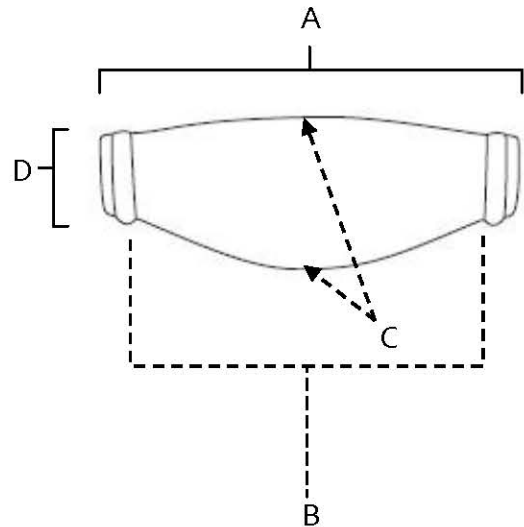

**SPECIFICATIONS**

**CHARLIE'S COLLECTION  
CUP PULLS**

**FEATURES**

- Transitional styling
- Multiple finishes
- Concealed installation

**WARRANTY**

Limited lifetime

**FINISHES**

- Polished Brass (PB)
- Polished Brass/Non-lacquered (PB/NL)
- Polished Chrome (PC)
- Antique English (AE)
- Antique English Matte (AEM)
- Barcelona (BARC)
- Bronze (BRZ)
- Chocolate Bronze (CHBRZ)
- Polished Antique (PA)
- Polished Nickel (PN)
- Satin Nickel (SN)

**MATERIAL**

Brass

Item#	A	B	C	D
A626-3	3 3/8"	3"	1 1/4"	1"
A626-4	4 3/8"	4"	1 1/4"	1"

**KEY:**

- A - Overall Length
- B - Center to Center
- C - Width
- D - Projection

NOTE: Dimensions and specifications are subject to change without notice.