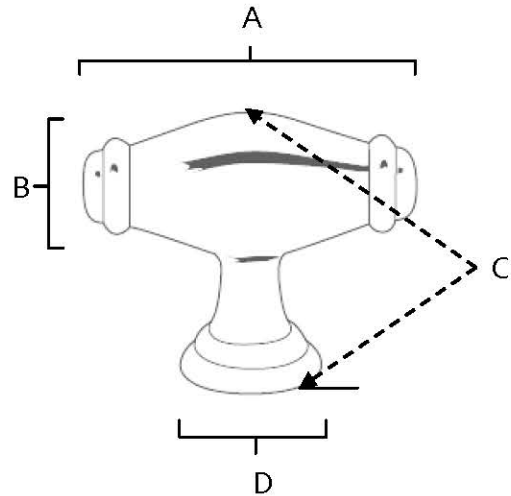

SPECIFICATIONS

**CHARLIE'S COLLECTION
OVAL KNOB**

FEATURES

- Transitional styling
- Multiple finishes
- Concealed installation

WARRANTY

Limited lifetime

FINISHES

- Polished Brass (PB)
- Polished Brass/Non-lacquered (PB/NL)
- Polished Chrome (PC)
- Antique English (AE)
- Antique English Matte (AEM)
- Barcelona (BARC)
- Bronze (BRZ)
- Chocolate Bronze (CHBRZ)
- Polished Antique (PA)
- Polished Nickel (PN)
- Satin Nickel (SN)

MATERIAL

Brass

Item#	A	B	C	D
A626	1 3/4"	5/8"	1 1/4"	3/4"

KEY:

- A - Length
- B - Width
- C - Projection
- D - Mount Length and Width

NOTE: Dimensions and specifications are subject to change without notice.