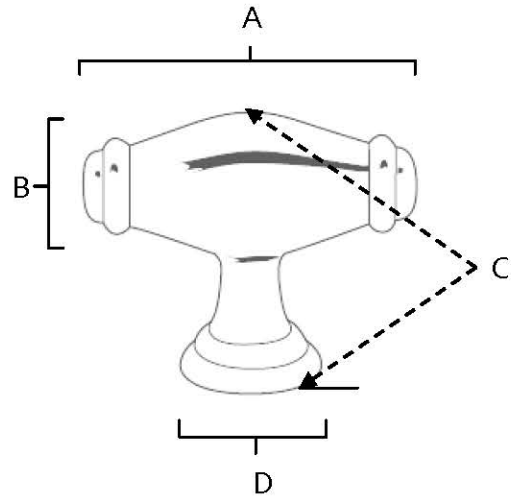

PRODUCT SHEET

SPECIFICATIONS

**CHARLIE'S COLLECTION
OVAL KNOB**

FEATURES

- Transitional styling
- Multiple finishes
- Concealed installation

WARRANTY

Limited lifetime

FINISHES

MATERIAL

Brass

Item#	A	B	C	D
A626	1 3/4"	5/8"	1 1/4"	3/4"

KEY:

- A - Length
- B - Width
- C - Projection
- D - Mount Length and Width

NOTE: Dimensions and specifications are subject to change without notice.