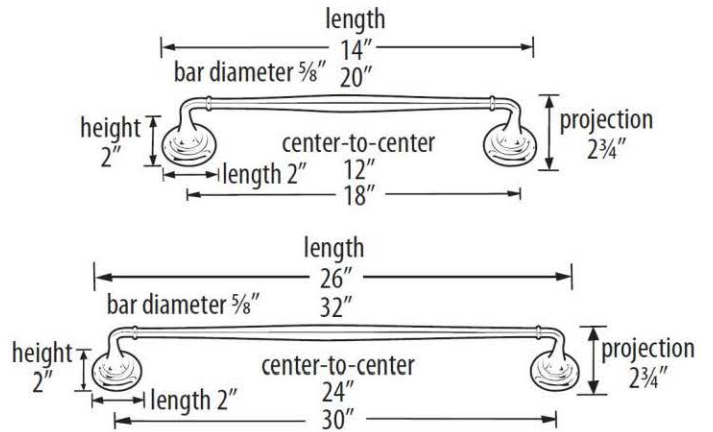

**SPECIFICATIONS**

**CHARLIE'S COLLECTION  
TOWEL BAR**

**FEATURES**

- Transitional styling
- Multiple finishes
- Concealed installation

**WARRANTY**

Limited lifetime

**FINISHES**

- Polished Brass (PB)
- Polished Brass/Non-lacquered (PB/NL)
- Polished Chrome (PC)
- Barcelona (BARC)
- Bronze (BRZ)
- Chocolate Bronze (CHBRZ)
- Polished Nickel (PN)
- Satin Nickel (SN)

**MATERIAL**

Brass

**Item#**

- A6720-12**
- A6720-18**
- A6720-24**
- A6720-30**

NOTE: Dimensions and specifications are subject to change without notice.