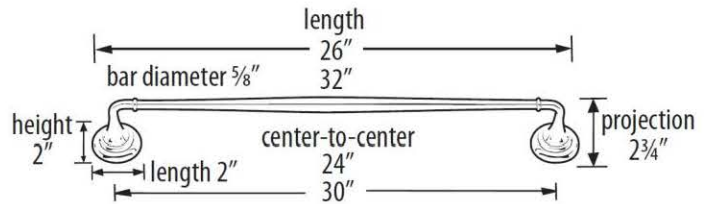

SPECIFICATIONS

**CHARLIE'S COLLECTION
TOWEL BAR**

FEATURES

- Transitional styling
- Multiple finishes
- Concealed installation

WARRANTY

Limited lifetime

FINISHES

- Polished Brass (PB)
- Polished Brass/Non-lacquered (PB/NL)
- Polished Chrome (PC)
- Barcelona (BARC)
- Bronze (BRZ)
- Chocolate Bronze (CHBRZ)
- Polished Nickel (PN)
- Satin Nickel (SN)

MATERIAL

Brass

Item#

- A6720-12**
- A6720-18**
- A6720-24**
- A6720-30**

NOTE: Dimensions and specifications are subject to change without notice.