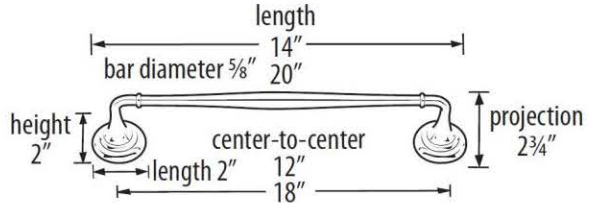

SPECIFICATIONS

**CHARLIE'S COLLECTION
TOWEL BAR**

FEATURES

- Transitional styling
- Multiple finishes
- Concealed installation

WARRANTY

Limited lifetime

FINISHES

- Polished Brass (PB)
- Polished Brass/Non-lacquered (PB/NL)
- Polished Chrome (PC)
- Barcelona (BARC)
- Bronze (BRZ)
- Chocolate Bronze (CHBRZ)
- Polished Nickel (PN)
- Satin Nickel (SN)

MATERIAL

Brass

Item#

- A6720-12**
- A6720-18**
- A6720-24**
- A6720-30**

NOTE: Dimensions and specifications are subject to change without notice.