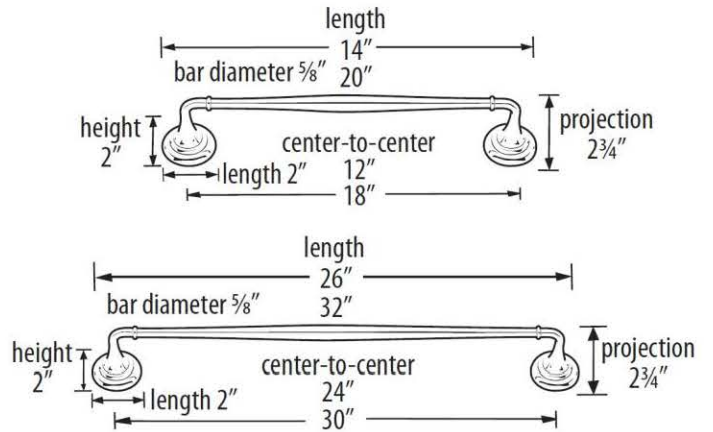

SPECIFICATIONS

**CHARLIE'S COLLECTION
TOWEL BAR**

FEATURES

- Transitional styling
- Multiple finishes
- Concealed installation

WARRANTY

Limited lifetime

FINISHES

- Polished Brass (PB)
- Polished Brass/Non-lacquered (PB/NL)
- Polished Chrome (PC)
- Barcelona (BARC)
- Bronze (BRZ)
- Chocolate Bronze (CHBRZ)
- Polished Nickel (PN)
- Satin Nickel (SN)

MATERIAL

Brass

Item#

- A6720-12**
- A6720-18**
- A6720-24**
- A6720-30**

NOTE: Dimensions and specifications are subject to change without notice.