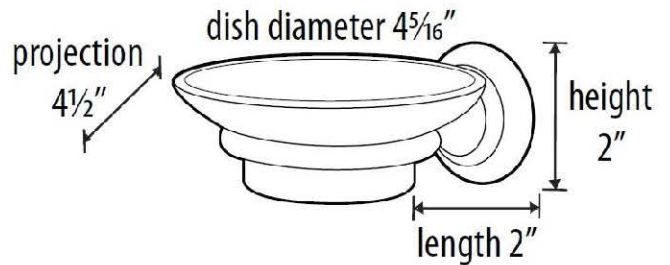

SPECIFICATIONS

CHARLIE'S COLLECTION
SOAP HOLDER WITH DISH

FEATURES

- Transitional styling
- Multiple finishes
- Concealed installation

WARRANTY

Limited lifetime

FINISHES

- Polished Brass (PB)
- Polished Brass/Non-lacquered (PB/NL)
- Polished Chrome (PC)
- Barcelona (BARC)
- Bronze (BRZ)
- Chocolate Bronze (CHBRZ)
- Polished Nickel (PN)
- Satin Nickel (SN)

MATERIAL

Brass

Item#

A6730

NOTE: Dimensions and specifications are subject to change without notice.