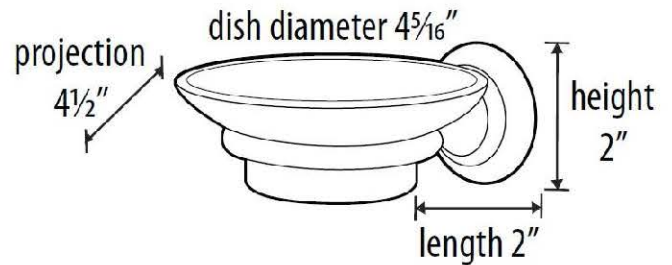

SPECIFICATIONS

CHARLIE'S COLLECTION
SOAP HOLDER WITH DISH

FEATURES

Transitional styling
Multiple finishes
Concealed installation

WARRANTY

Limited lifetime

FINISHES

Polished Brass (PB)
Polished Brass/Non-lacquered (PB/NL)
Polished Chrome (PC)
Barcelona (BARC)
Bronze (BRZ)
Chocolate Bronze (CHBRZ)
Polished Nickel (PN)
Satin Nickel (SN)

MATERIAL

Brass

Item#

A6730

NOTE: Dimensions and specifications are subject to change without notice.