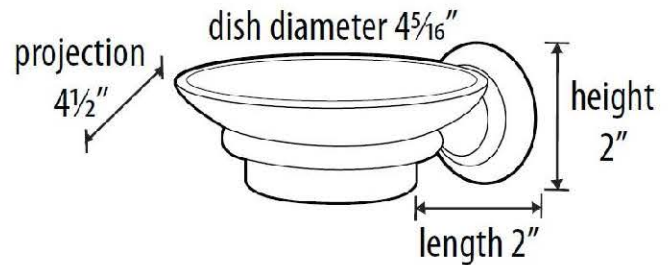

**SPECIFICATIONS**

**CHARLIE'S COLLECTION**  
SOAP HOLDER WITH DISH

**FEATURES**

Transitional styling  
Multiple finishes  
Concealed installation

**WARRANTY**

Limited lifetime

**FINISHES**

Polished Brass (PB)  
Polished Brass/Non-lacquered (PB/NL)  
Polished Chrome (PC)  
Barcelona (BARC)  
Bronze (BRZ)  
Chocolate Bronze (CHBRZ)  
Polished Nickel (PN)  
Satin Nickel (SN)

**MATERIAL**

Brass

**Item#**

**A6730**

NOTE: Dimensions and specifications are subject to change without notice.