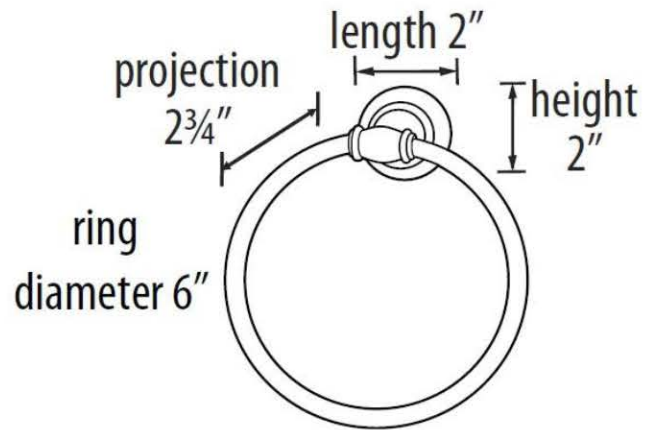

**SPECIFICATIONS**

**CHARLIE'S COLLECTION**  
TOWEL RING

**FEATURES**

Transitional styling  
Multiple finishes  
Concealed installation

**WARRANTY**

Limited lifetime

**FINISHES**

Polished Brass (PB)  
Polished Brass/Non-lacquered (PB/NL)  
Polished Chrome (PC)  
Barcelona (BARC)  
Bronze (BRZ)  
Chocolate Bronze (CHBRZ)  
Polished Nickel (PN)  
Satin Nickel (SN)

**MATERIAL**

Brass

Item#

A6740

NOTE: Dimensions and specifications are subject to change without notice.