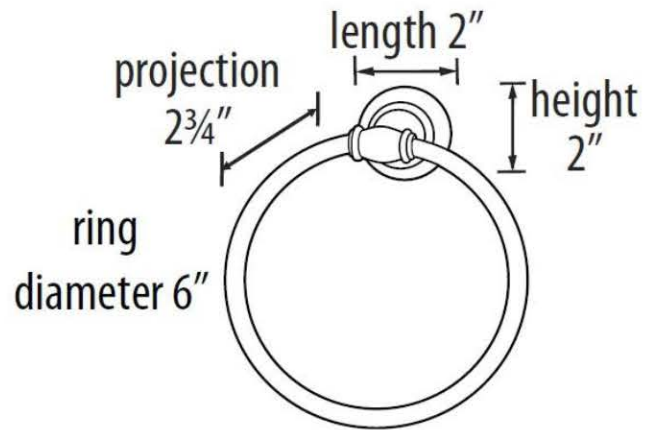

**SPECIFICATIONS**

**CHARLIE'S COLLECTION**  
TOWEL RING

**FEATURES**

- Transitional styling
- Multiple finishes
- Concealed installation

**WARRANTY**

Limited lifetime

**FINISHES**

- Polished Brass (PB)
- Polished Brass/Non-lacquered (PB/NL)
- Polished Chrome (PC)
- Barcelona (BARC)
- Bronze (BRZ)
- Chocolate Bronze (CHBRZ)
- Polished Nickel (PN)
- Satin Nickel (SN)

**MATERIAL**

Brass

Item#

A6740

NOTE: Dimensions and specifications are subject to change without notice.