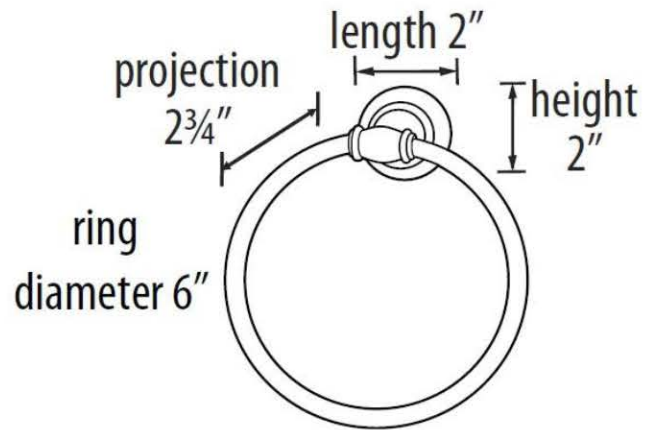

**SPECIFICATIONS**

**CHARLIE'S COLLECTION**  
TOWEL RING

**FEATURES**

- Transitional styling
- Multiple finishes
- Concealed installation

**WARRANTY**

Limited lifetime

**FINISHES**

- Polished Brass (PB)
- Polished Brass/Non-lacquered (PB/NL)
- Polished Chrome (PC)
- Barcelona (BARC)
- Bronze (BRZ)
- Chocolate Bronze (CHBRZ)
- Polished Nickel (PN)
- Satin Nickel (SN)

**MATERIAL**

Brass

Item#

**A6740**

NOTE: Dimensions and specifications are subject to change without notice.